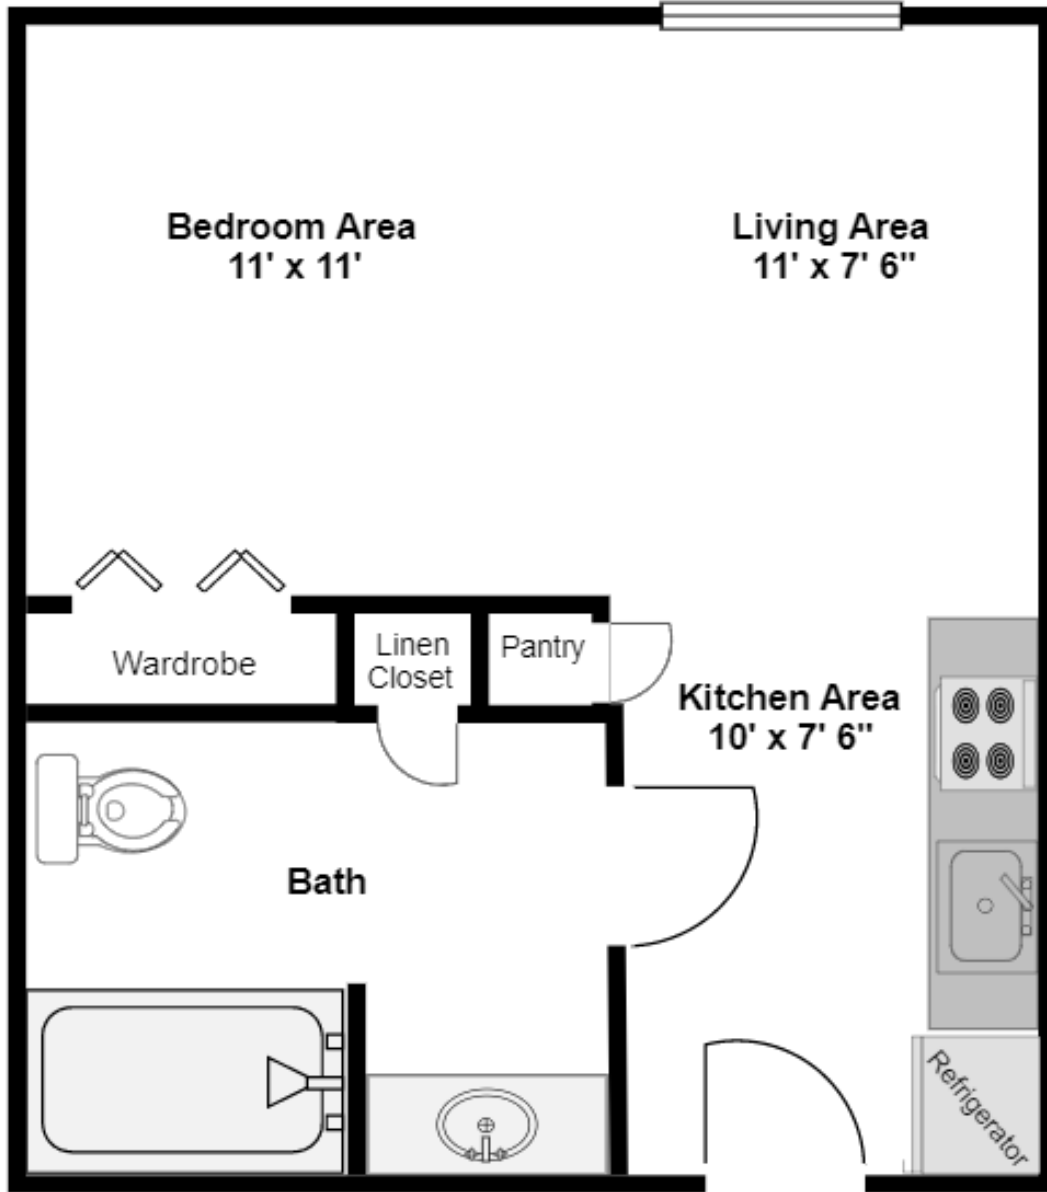

Studio Apartment

---

Open Living Space / One Bath / 359 square feet\*

\*Square footage and layout may vary depending on location